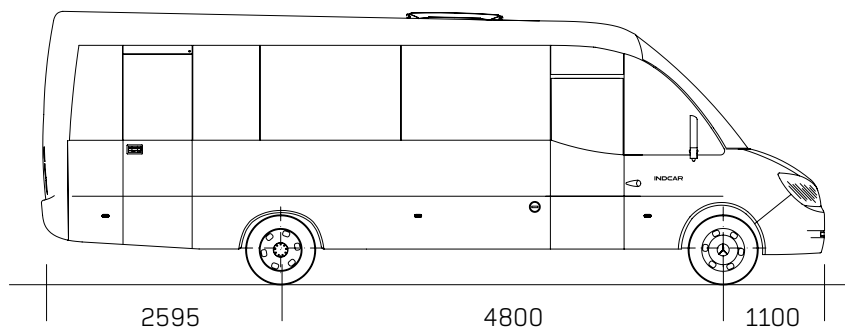

# DIMENSIONS

### MB VARIO 818

31 Seats + D

29 Seats + BL + D

MXL 7 PMR + 5 seats + D

CITY BUS 17 Seats + 1 Wheelchair + 9 Standing passengers (2 + 1)

CITY BUS 22 Seats + 1 Wheelchair + 4 Standing passengers (2 + 2)

**INDCAR**

## DIMENSIONS