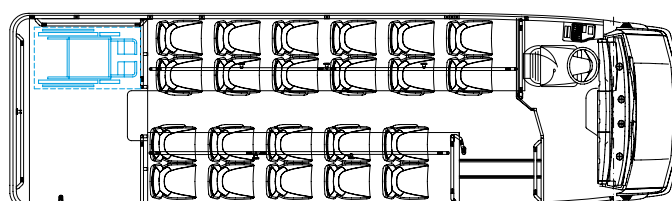

## DIMENSIONS

### WING

MB VARIO 818

31 Seats + D

29 Seats + BL + D

MXL 7 PMR + 5 seats + D

CITY BUS 17 Seats + 1 Wheelchair + 9 Standing passengers (2 + 1)

CITY BUS 22 Seats + 1 Wheelchair + 4 Standing passengers (2 + 2)

**INDCAR**

**29 Seats + BL + D**

**31 Seats + D**

**MXL 7 PMR + 5 Seats + D**

**CITY BUS 17 Seats + 1 W. + 9 S. p. (2 + 1)**

**CITY BUS 22 Seats + 1 W. + 4 S. p. (2 + 2)**