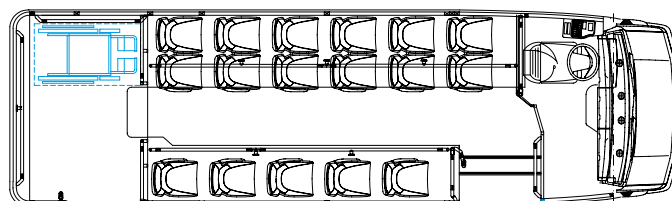

## DIMENSIONS

### WING

MB VARIO 818

31 Seats + D

29 Seats + BL + D

MXL 7 PMR + 5 seats + D

CITY BUS 17 Seats + 1 Wheelchair + 9 Standing passengers (2 + 1)

CITY BUS 22 Seats + 1 Wheelchair + 4 Standing passengers (2 + 2)

**INDCAR**

**29 Seats + BL + D**

**31 Seats + D**

**MXL 7 PMR + 5 Seats + D**

**CITY BUS 17 Seats + 1 W. + 9 S. p. (2 + 1)**

**CITY BUS 22 Seats + 1 W. + 4 S. p. (2 + 2)**