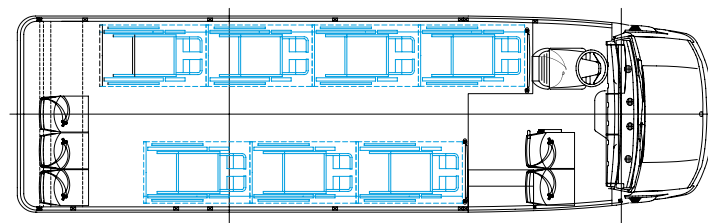

## DIMENSIONS

### WING

MB VARIO 818

31 Seats + D

29 Seats + BL + D

MXL 7 PMR + 5 seats + D

CITY BUS 17 Seats + 1 Wheelchair + 9 Standing passengers (2 + 1)

CITY BUS 22 Seats + 1 Wheelchair + 4 Standing passengers (2 + 2)

**INDCAR**

**29 Seats + BL + D**

**31 Seats + D**

**MXL 7 PMR + 5 Seats + D**

**CITY BUS 17 Seats + 1 W. + 9 S. p. (2 + 1)**

**CITY BUS 22 Seats + 1 W. + 4 S. p. (2 + 2)**