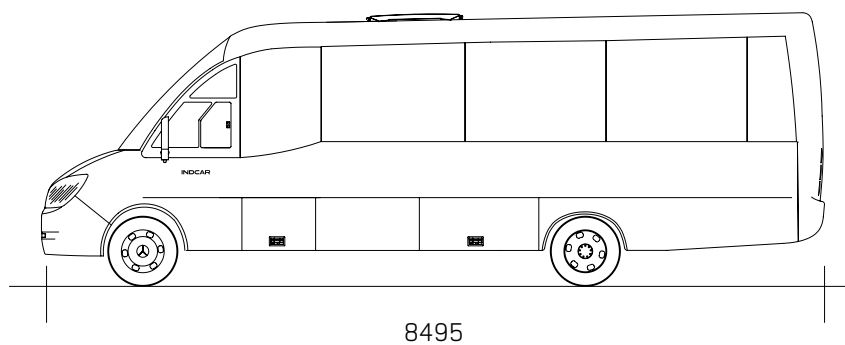

## WING

### MB VARIO 818

31 Seats + D

29 Seats + BL + D

MXL 7 PMR + 5 seats + D

CITY BUS 17 Seats + 1 Wheelchair + 9 Standing passengers (2 + 1)

CITY BUS 22 Seats + 1 Wheelchair + 4 Standing passengers (2 + 2)

**INDCAR**

## DIMENSIONS