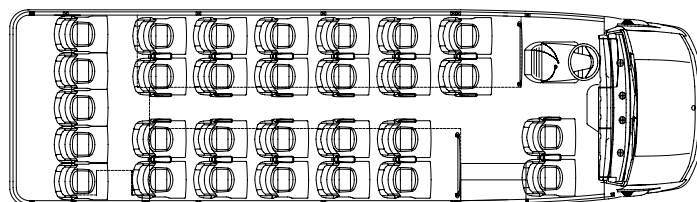

## DIMENSIONS

### WING

MB VARIO 818

31 Seats + D

29 Seats + BL + D

MXL 7 PMR + 5 seats + D

CITY BUS 17 Seats + 1 Wheelchair + 9 Standing passengers (2 + 1)

CITY BUS 22 Seats + 1 Wheelchair + 4 Standing passengers (2 + 2)

**INDCAR**

**29 Seats + BL + D**

**31 Seats + D**

**MXL 7 PMR + 5 Seats + D**

**CITY BUS 17 Seats + 1 W. + 9 S. p. (2 + 1)**

**CITY BUS 22 Seats + 1 W. + 4 S. p. (2 + 2)**