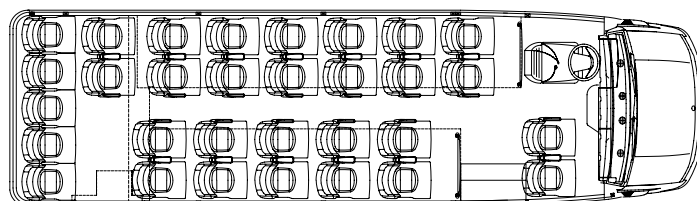

## DIMENSIONS

### WING

MB VARIO 818

31 Seats + D

29 Seats + BL + D

MXL 7 PMR + 5 seats + D

CITY BUS 17 Seats + 1 Wheelchair + 9 Standing passengers (2 + 1)

CITY BUS 22 Seats + 1 Wheelchair + 4 Standing passengers (2 + 2)

**INDCAR**

**29 Seats + BL + D**

**31 Seats + D**

**MXL 7 PMR + 5 Seats + D**

**CITY BUS 17 Seats + 1 W. + 9 S. p. (2 + 1)**

**CITY BUS 22 Seats + 1 W. + 4 S. p. (2 + 2)**