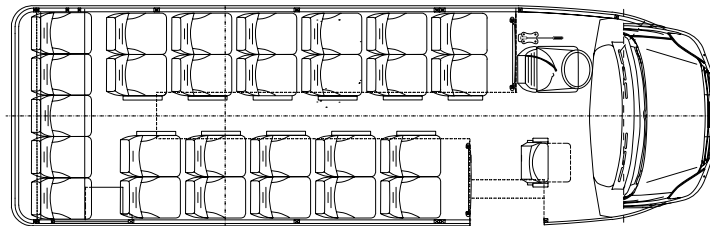

DIMENSIONS

WING

IVECO 65C17FR/P EEV

28 Seats / 27 Seats + Guide + D

MXL 24 Seats + D / 16 Seats + 2 Wheelchairs + D

MXP 24 Seats + D / 2 Seats + 7 Wheelchairs + D

INDCAR

DIMENSIONS

WING

IVECO 65C17FR/P

28 Seats / 27 Seats + Guide + D

MXL 24 Seats + D / 16 Seats + 2 Wheelchairs + D

MXP 24 Seats + D / 2 Seats + 7 Wheelchairs + D

INDCAR

28 Seats / 27 Seats + Guide + D

MXL 24 Seats + D / 16 Seats + 2 W. + D

MXP 24 Seats + D / 2 Seats + 7 W. + D