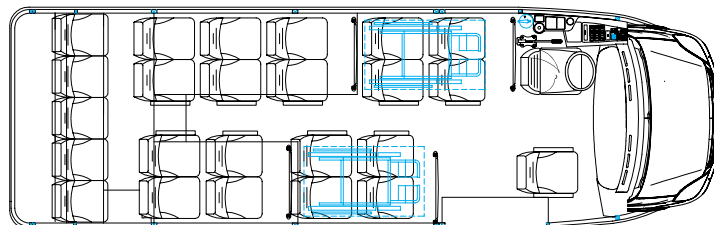

DIMENSIONS

WING

IVECO 65C17FR/P EEV

28 Seats / 27 Seats + Guide + D

MXL 24 Seats + D / 16 Seats + 2 Wheelchairs + D

MXP 24 Seats + D / 2 Seats + 7 Wheelchairs + D

INDCAR

DIMENSIONS

WING

IVECO 65C17FR/P

28 Seats / 27 Seats + Guide + D

MXL 24 Seats + D / 16 Seats + 2 Wheelchairs + D

MXP 24 Seats + D / 2 Seats + 7 Wheelchairs + D

INDCAR

28 Seats / 27 Seats + Guide + D

MXL 24 Seats + D / 16 Seats + 2 W. + D

MXP 24 Seats + D / 2 Seats + 7 W. + D