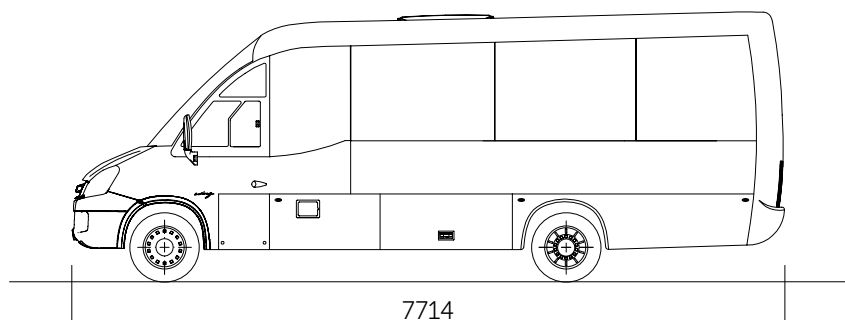

DIMENSIONS

WING

IVECO 65C17FR/P EEV

28 Seats / 27 Seats + Guide + D

MXL 24 Seats + D / 16 Seats + 2 Wheelchairs + D

MXP 24 Seats + D / 2 Seats + 7 Wheelchairs + D

INDCAR

DIMENSIONS

WING

IVECO 65C17FR/P

28 Seats / 27 Seats + Guide + D

MXL 24 Seats + D / 16 Seats + 2 Wheelchairs + D

MXP 24 Seats + D / 2 Seats + 7 Wheelchairs + D

INDCAR

28 Seats / 27 Seats + Guide + D

MXL 24 Seats + D / 16 Seats + 2 W. + D

MXP 24 Seats + D / 2 Seats + 7 W. + D