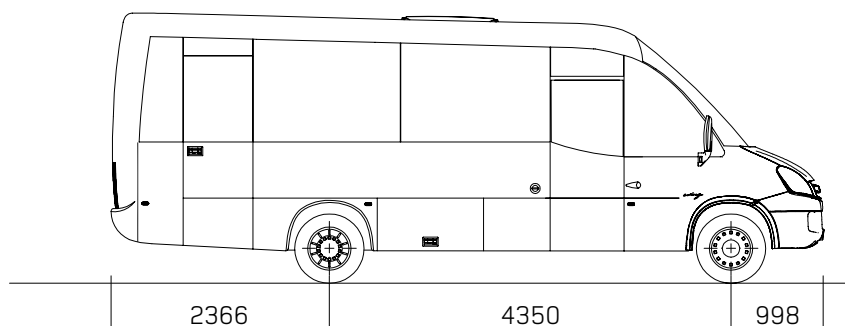

DIMENSIONS

WING

IVECO 65C17FR/P EEV

28 Seats / 27 Seats + Guide + D

MXL 24 Seats + D / 16 Seats + 2 Wheelchairs + D

MXP 24 Seats + D / 2 Seats + 7 Wheelchairs + D

INDCAR

DIMENSIONS

WING

IVECO 65C17FR/P

28 Seats / 27 Seats + Guide + D

MXL 24 Seats + D / 16 Seats + 2 Wheelchairs + D

MXP 24 Seats + D / 2 Seats + 7 Wheelchairs + D

INDCAR

28 Seats / 27 Seats + Guide + D

MXL 24 Seats + D / 16 Seats + 2 W. + D

MXP 24 Seats + D / 2 Seats + 7 W. + D