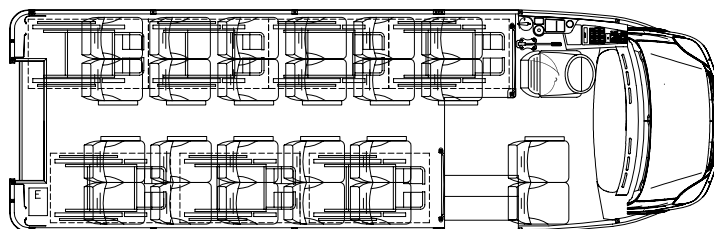

DIMENSIONS

WING

IVECO 65C17FR/P EEV

28 Seats / 27 Seats + Guide + D

MXL 24 Seats + D / 16 Seats + 2 Wheelchairs + D

MXP 24 Seats + D / 2 Seats + 7 Wheelchairs + D

INDCAR

DIMENSIONS

WING

IVECO 65C17FR/P

28 Seats / 27 Seats + Guide + D

MXL 24 Seats + D / 16 Seats + 2 Wheelchairs + D

MXP 24 Seats + D / 2 Seats + 7 Wheelchairs + D

INDCAR

28 Seats / 27 Seats + Guide + D

MXL 24 Seats + D / 16 Seats + 2 W. + D

MXP 24 Seats + D / 2 Seats + 7 W. + D