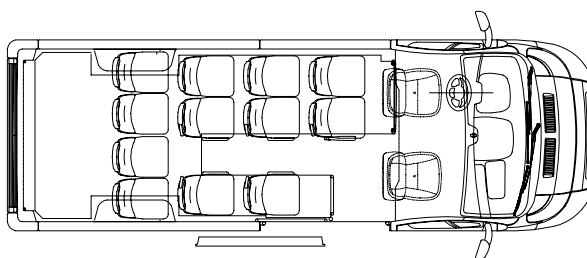

## DIMENSIONS

### STRADA FIAT DUCATO

16 Seats + D (15 Seats + Guide + D)

13 Seats + D (12 Seats + Guide + D)

Disabled versions - PMR Wheelchair

16 Seats + D -

Manual Ramp (8 Seats + Guide + 2 W. + D / 3 Seats + Guide + 4 W. +D)

13 Seats + D -

Electrical Lift (8 Seats + Guide + 2 W. + D / 3 Seats + Guide + 4 W. +D)

**INDCAR**

**13 Seats + D + BL**

**16 Seats + D**

**MX 3 Seats + 4 Wheelchairs + D**

**MX 8 Seats + 2 Wheelchairs + D**