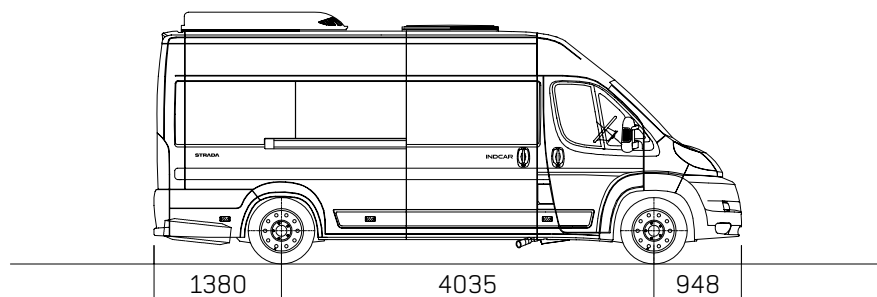

# DIMENSIONS

## STRADA FIAT DUCATO

16 Seats + D (15 Seats + Guide + D)

13 Seats + D (12 Seats + Guide + D)

Disabled versions - PMR Wheelchair

16 Seats + D -

Manual Ramp (8 Seats + Guide + 2 W. + D / 3 Seats + Guide + 4 W. +D)

13 Seats + D -

Electrical Lift (8 Seats + Guide + 2 W. + D / 3 Seats + Guide + 4 W. +D)

**INDCAR**

## DIMENSIONS