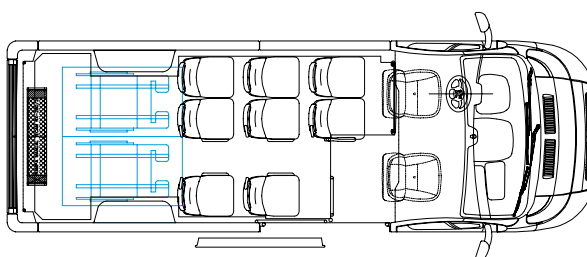

## DIMENSIONS

### STRADA FIAT DUCATO

16 Seats + D (15 Seats + Guide + D)

13 Seats + D (12 Seats + Guide + D)

Disabled versions - PMR Wheelchair

16 Seats + D -

Manual Ramp (8 Seats + Guide + 2 W. + D / 3 Seats + Guide + 4 W. +D)

13 Seats + D -

Electrical Lift (8 Seats + Guide + 2 W. + D / 3 Seats + Guide + 4 W. +D)

**INDCAR**

**13 Seats + D + BL**

**16 Seats + D**

**MX 3 Seats + 4 Wheelchairs + D**

**MX 8 Seats + 2 Wheelchairs + D**