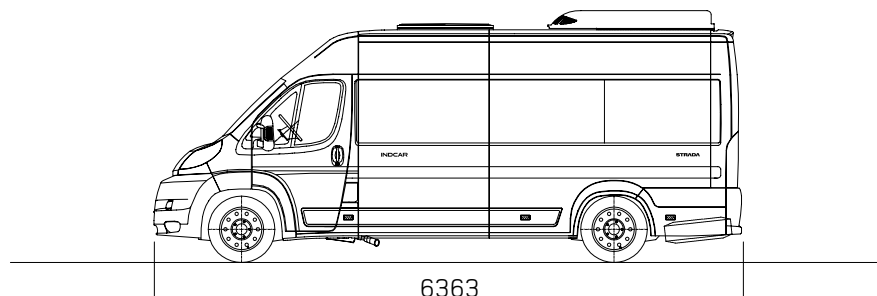

# DIMENSIONS

## STRADA FIAT DUCATO

16 Seats + D (15 Seats + Guide + D)

13 Seats + D (12 Seats + Guide + D)

Disabled versions - PMR Wheelchair

16 Seats + D -

Manual Ramp (8 Seats + Guide + 2 W. + D / 3 Seats + Guide + 4 W. +D)

13 Seats + D -

Electrical Lift (8 Seats + Guide + 2 W. + D / 3 Seats + Guide + 4 W. +D)

**INDCAR**

## DIMENSIONS