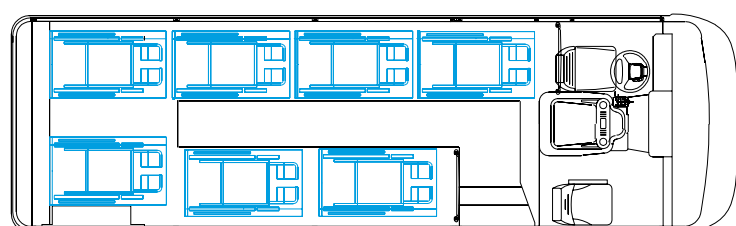

DIMENSIONS

SEDNA

MB ATEGO 9.24 L

29 Seats + D

24 Seats + D

MX 27 Seats + D/ 23 Seats + 1 Wheelchair + D

MX 7 Wheelchairs + 1 Seat + D

INDCAR

25 Seats + D

29 Seats + D

MX 27 Seats + D/ 23 Seats + 1 W. + D

MX 7 W. + 1 Seats + D