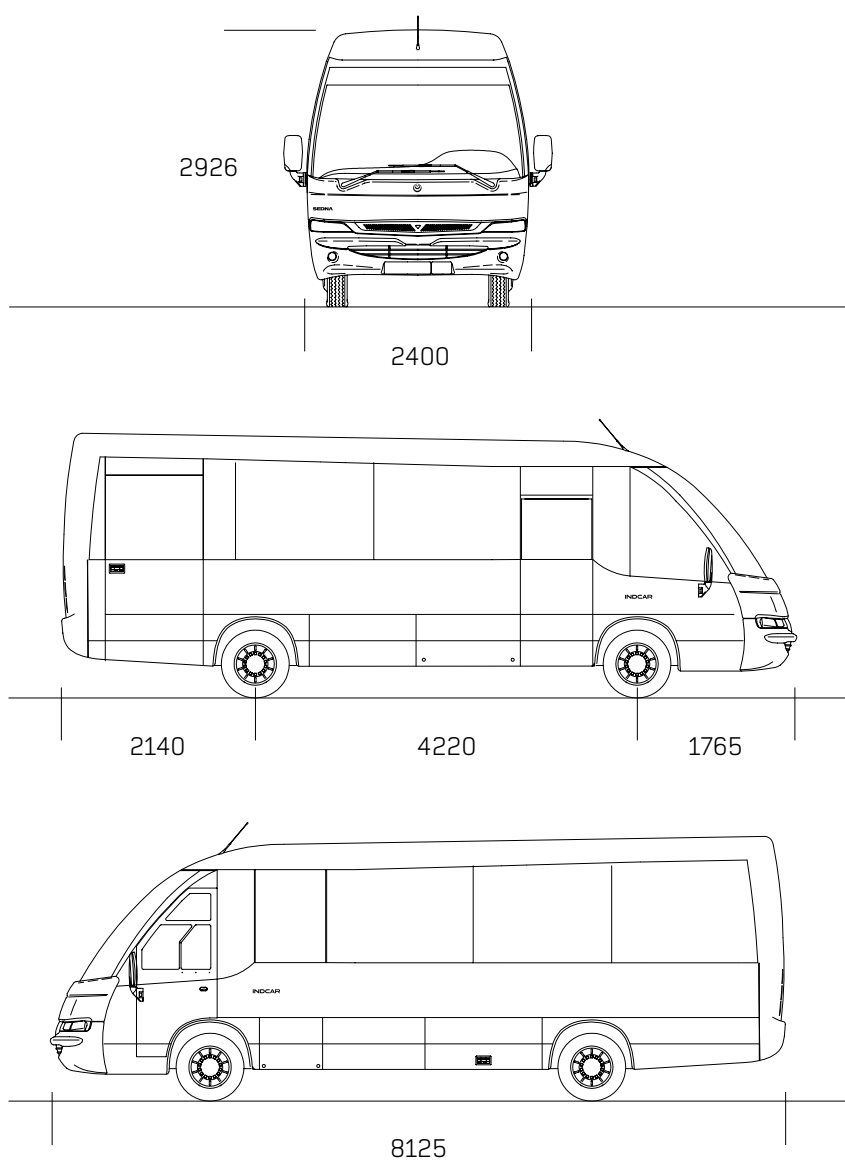

DIMENSIONS

SEDNA

MB ATEGO 9.24 L

29 Seats + D

24 Seats + D

MX 27 Seats + D/ 23 Seats + 1 Wheelchair + D

MX 7 Wheelchairs + 1 Seat + D

INDCAR

25 Seats + D

29 Seats + D

MX 27 Seats + D/ 23 Seats + 1 W. + D

MX 7 W. + 1 Seats + D