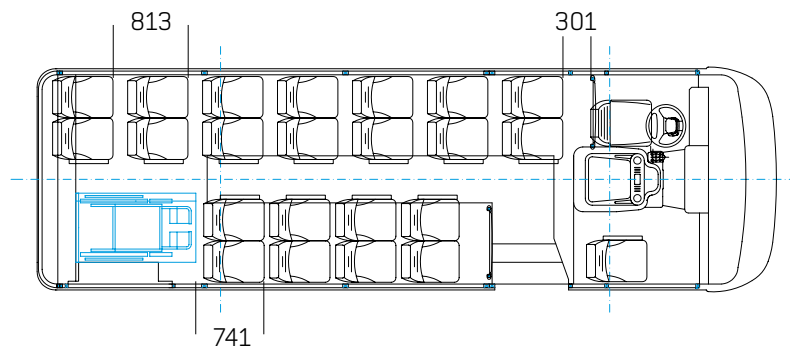

DIMENSIONS

SEDNA

MB ATEGO 9.24 L

29 Seats + D

24 Seats + D

MX 27 Seats + D/ 23 Seats + 1 Wheelchair + D

MX 7 Wheelchairs + 1 Seat + D

INDCAR

25 Seats + D

29 Seats + D

MX 27 Seats + D/ 23 Seats + 1 W. + D

MX 7 W. + 1 Seats + D