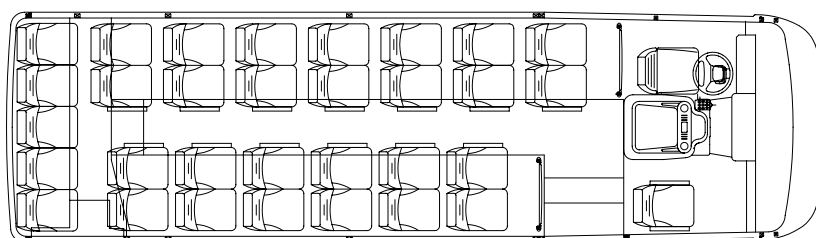

DIMENSIONS

MAG02

IVECO CC100E22FP

32 Seats + D

30 Seats + D + BL

MXL 30 Seats + D / 18 Seats + 3 Wheelchairs + D

INDCAR

DIMENSIONS

MAG02

IVECO CC100E22FP

32 Seats + D

30 Seats + D + BL

MXL 30 Seats + D / 18 Seats + 3 Wheelchairs + D

INDCAR

30 Seats + D

32 Seats + D

MXL 30 Seats + D / 18 Seats + 3 W. + D