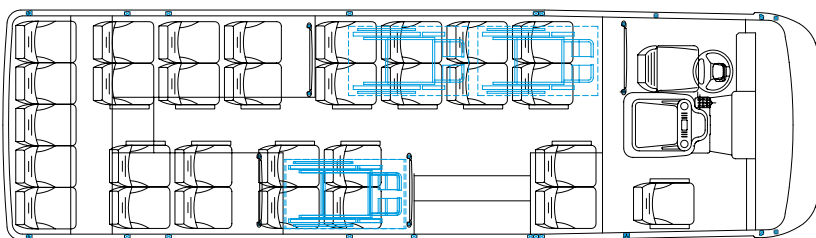

DIMENSIONS

MAG02

IVECO CC100E22FP

32 Seats + D

30 Seats + D + BL

MXL 30 Seats + D / 18 Seats + 3 Wheelchairs + D

INDCAR

DIMENSIONS

MAG02

IVECO CC100E22FP

32 Seats + D

30 Seats + D + BL

MXL 30 Seats + D / 18 Seats + 3 Wheelchairs + D

INDCAR

30 Seats + D

32 Seats + D

MXL 30 Seats + D / 18 Seats + 3 W. + D