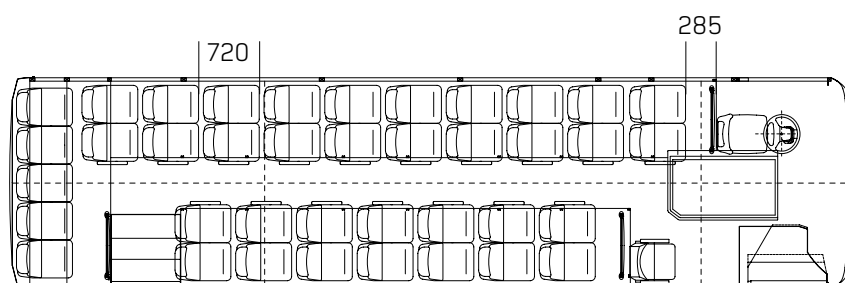

DIMENSIONS

DAYRON IVECO CC150E25FP

39 Seats + Guide + D

MX 39 Seats + D / 8 Seats + 9 Wheelchairs + D

INDCAR

DIMENSIONS

DAYRON IVECO CC150E25FP

39 Seats + Guide + D

MX 39 Seats + D / 8 Seats + 9 Wheelchairs + D

INDCAR

39 Seats + Guide + D

MX 39 Seats + D / 8 Seats + 9 W. + D