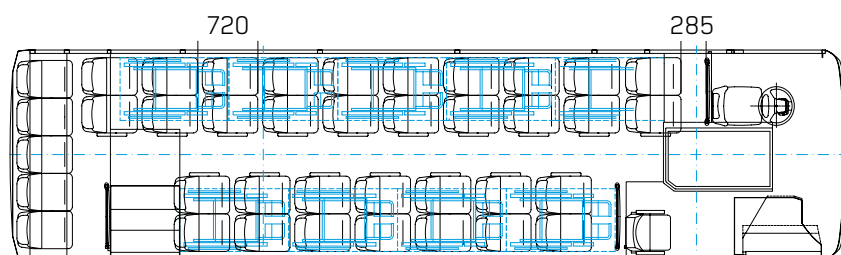

DIMENSIONS

DAYRON IVECO CC150E25FP

39 Seats + Guide + D

MX 39 Seats + D / 8 Seats + 9 Wheelchairs + D

INDCAR

DIMENSIONS

DAYRON IVECO CC150E25FP

39 Seats + Guide + D

MX 39 Seats + D / 8 Seats + 9 Wheelchairs + D

INDCAR

39 Seats + Guide + D

MX 39 Seats + D / 8 Seats + 9 W. + D