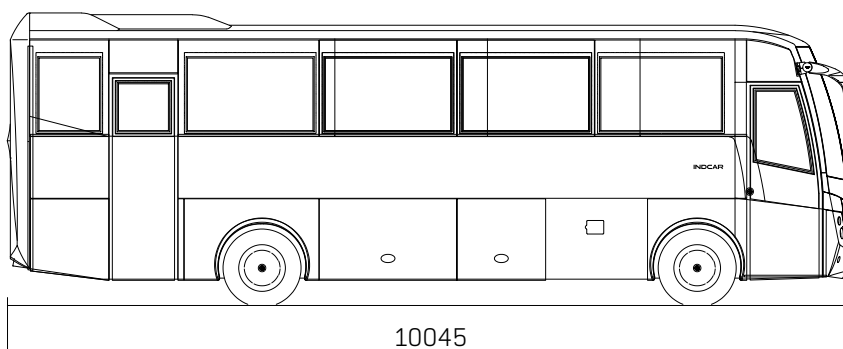

DIMENSIONS

DAYRON IVECO CC150E25FP

39 Seats + Guide + D

MX 39 Seats + D / 8 Seats + 9 Wheelchairs + D

INDCAR

DIMENSIONS

DAYRON IVECO CC150E25FP

39 Seats + Guide + D

MX 39 Seats + D / 8 Seats + 9 Wheelchairs + D

INDCAR

39 Seats + Guide + D

MX 39 Seats + D / 8 Seats + 9 W. + D