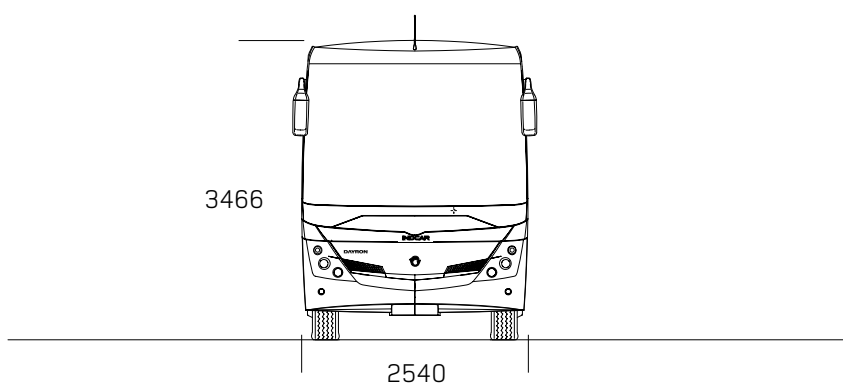

DIMENSIONS

DAYRON IVECO CC150E25FP

39 Seats + Guide + D

MX 39 Seats + D / 8 Seats + 9 Wheelchairs + D

INDCAR

DIMENSIONS

DAYRON IVECO CC150E25FP

39 Seats + Guide + D

MX 39 Seats + D / 8 Seats + 9 Wheelchairs + D

INDCAR

39 Seats + Guide + D

MX 39 Seats + D / 8 Seats + 9 W. + D