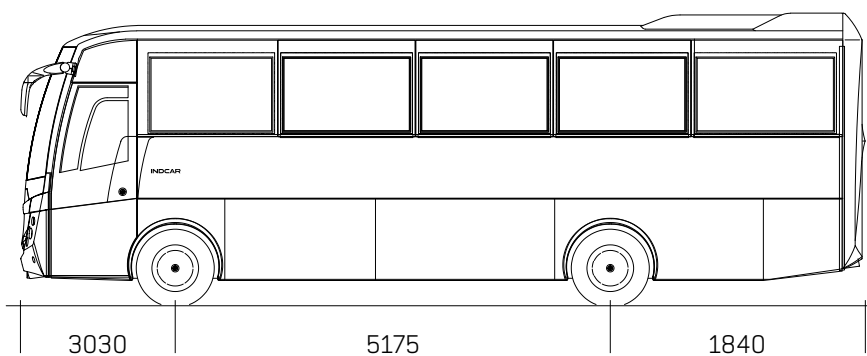

DIMENSIONS

DAYRON IVECO CC150E25FP

39 Seats + Guide + D

MX 39 Seats + D / 8 Seats + 9 Wheelchairs + D

INDCAR

DIMENSIONS

DAYRON IVECO CC150E25FP

39 Seats + Guide + D

MX 39 Seats + D / 8 Seats + 9 Wheelchairs + D

INDCAR

39 Seats + Guide + D

MX 39 Seats + D / 8 Seats + 9 W. + D